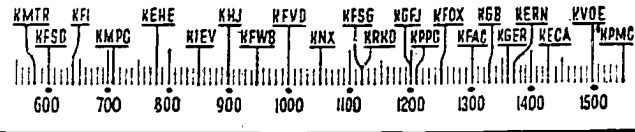

RADIO

YOUR RADIO Today

[The information contained in the following schedule of radio programs is furnished by the stations broadcasting the programs, and The Times should not be considered responsible for errors in announcements due to failure of stations to advise of daily changes.—Ed.]

CHURCH SERVICES

KMTR—Bob Shuler, 8:45 a.m.; St. Brendan Church, 12 p.m.; Dr. Michel-son, 3 p.m.
KFI—Church Quarter Hour, 9 a.m.
KMPC—Swedish Tabernacle, 8:30 a.m.; First M.E. Church, 11 a.m.; H.M.S. Richards, 6 p.m.
KEHE—Cowboy Church, 5 p.m.; Pres- by. Church, 8 p.m.
KHJ—Revival Hour, 7:30 p.m.
KFWB—Air Sunday School, 9 a.m.; Methodist Church, 10:15 a.m.; Church Federation, 4:30 p.m.
KFVB—Spanish, 6 a.m.; Rev. Salas, 8 a.m.; Church of Christ, 8:30 a.m.
KNX—Church of Air, 1 p.m. & 3:30 p.m.; Salt Lake Tabernacle, 8:30 a.m.
KFSG—Almee McPherson, 10:30 a.m.; F. B. Johnson, 3 p.m.; Evangelis- tic Service, 7 p.m.; Hour of Gospel, 11 p.m.
KIKK—Rev. Squires, 7:30.
KIPC—Pasadena Presbyterian Church, 9 a.m.; Dr. F. P. Woellner, 9:30 a.m.; Dr. Freeman, 11 a.m.; Dr. Scott, 7:30 p.m.
KFOX—Visitor, 10:15 a.m.; St. Luke Church, 11 a.m.; Fireside Church, 4:30 p.m.; Christian Science, 8 p.m.
KFAC—Hollywood Country Church, 8 a.m.; Christian Church, 11 a.m.; 1st Congregational Church, 6:15 p.m.; Dr. Talbot, 8 p.m.
KGER—Bible Class, 9:45 a.m.; Rev. Fuller, 11:05 a.m.; Japanese Church, 8:30 p.m.
KECA—Catholic Hour, 2 p.m.

Before 9 a.m.

KMTR—Calif. Theater, 5; Music, 8:10; Bob Shuler, 8:45.
KFI—Eucharistic Congress, 7:15; Strings, 8; Meridian Music, 8:30.
KMPC—Memories, 7; Music, 7:30; Rhythm, 8; Tabernacle, 8:30.
KEHE—Music, 7; Classics, 8; Hymns, 8:15; Dance, 8:30.
KHJ—Comics, 8; Strings, 8:30.
KFWB—Carnival, 8.
KFVD—Spanish Church, 8; Rev. Salas, 8; Church of Christ, 8:30.
KNX—Classics, 7; Wax, 7:30; Major Bowes, 8; Tabernacle, 8:30.
KIKK—Rev. Squires, 7:30; News, 7:45; Records, 8.
KFOX—El Despertador, 5; Music, 7:30; U. Andrew, 8; Music, 8:30.
KFAC—Times Comics, 7:30; Music, 8.
KGER—Music, 7:05; Maurice Johnson, 7:30; Christian Soldiers, 8:05; Family Circle, 8:30.
KECA—Concert, 8; Church, 8:15; Radio City, 8:30.

10 to 11 a.m.

KMTR—Calif. Theater, 9.
KFI—Shakespeare England, 9; Darwin and, 9:30.
KMPC—Dr. Vaus, 9; Dr. Jeffers, 9:30.
KEHE—P. Gardner, 9; Tunes, 9:30; Brackett Music Teacher, 9:45.
KHJ—Voice of Prophecy, 9; Food for Thought, 9:30; Psychiana, 9:45.
KFWB—Sunday-school, 9; Home Sweet Home, 9:30.
KFVD—Music, 9.
KNX—Church, 9; Europe Calling, 9:30; Poet Gold, 9:45.
KIKK—Music, 9 to 10:30 a.m.
KIPC—Presbyterian Church, 9; Dr. Woellner, 9:30.
KFOX—Time When, 9; Margit Hege- dus, 9:15; Fortunes, 9:30; Trio, 9:45.
KFAC—Fiddling Parson, 9; Dr. McCoy, 9:15; Stories, 9:30; Mrs. Ballard, 9:45.
KGER—Peace Gospel, 9:05; Music, 9:30; Bible Class, 9:45.
KECA—Music Hall, 9; Back Home, 9:30.

11 to 12 a.m.